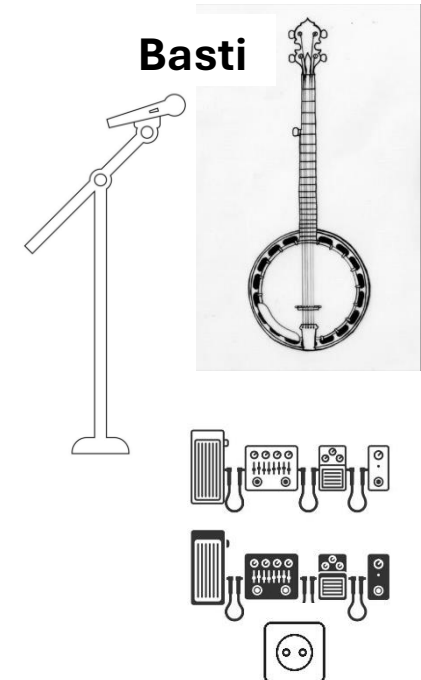

TALKBACK 1

TALKBACK 2

Andy

Johnny

Bernie

Basti

CENTER

(front of stage)

Johnny & the Yooahoos

Channel	Instrument	Mic/DI	48v	Boom Stand	Effects	Send to monitor	Notes
1	Basti Banjo	DI					
2	Basti Vocal	Mic SM-58		Boom			
3	Bernie Guitar	DI					
4	Bernie Vocal	Mic SM-58		Boom			
5	Johnny Mandolin	DI					
6	Johnny Vocal	Mic SM-58		Boom			
7	Andy Bass	DI					
8	Andy Vocal	Mic SM-58		Boom			
9	Talkback 1	MIC		Boom / straight			
10	Talkback 2	MIC		Boom / straight			